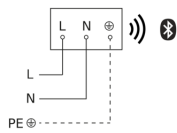

Sensor-switched LED outdoor light

My L 40 SC

with motion detector & Bluetooth

EAN 4007841 088408

Article number 088408

Circuit diagram Bluetooth

Circuit diagram Bluetooth